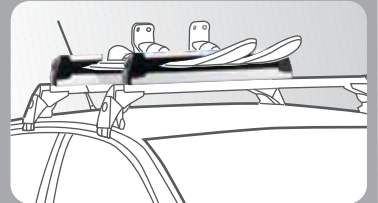

Ski & Snowboard Rack 3B0 071 129 UA