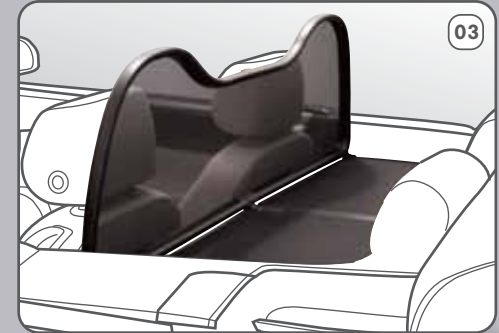

New Beetle Convertible

vwdesigns.vw.com
1.800.476.2975

Top down, gear up.

01 Boot Cover*
Anthracite 1Y0 871 041 C A64

02 Exor 17x7 Wheels* (not for MY08)
6Q0 071 492 666

03 Windstop* 1Y0 862 951 A

04 Windstop Storage Bag*
(not shown) 1Y0 862 965 A