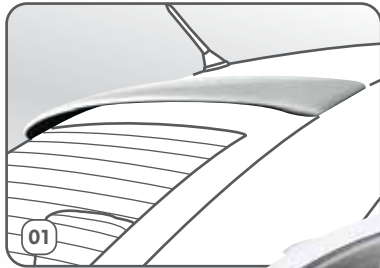

New Beetle

vwdesigns.vw.com
1.800.476.2975

Dare to be happier.

01 Top Spoiler* 1CO 071 640 K 9AX

02 Rear Spoiler*
Available in factory colors
(excludes 1.8T). 1CO 071 641 DS

03 Handle Guards 1CO 071 062 K