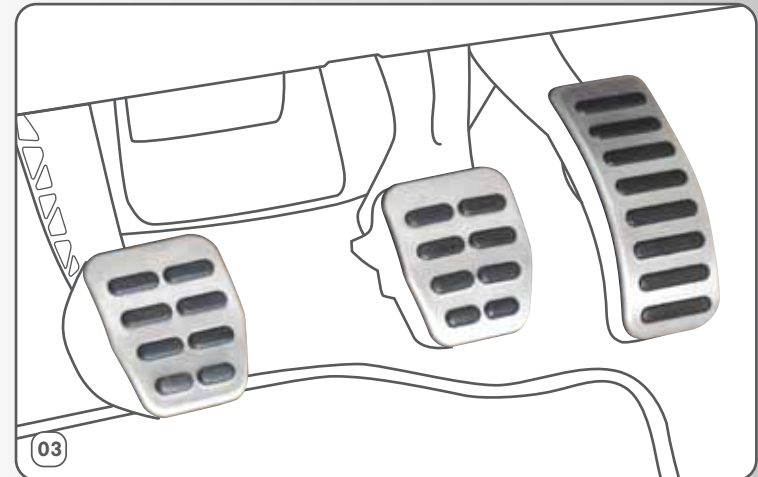

01 Gorilla-Grips™ (extra set of four)

ZVW 380 301

Gorilla-Gear™ Cargo Mat

(includes one set of Gorilla-Grips)

1C0 061 166 H 469

02 Collapsible Trunk Cargo Organizers

ZVW 386 001

03 Metal Pedal Caps*

Automatic

Brake Pedal 8N0 723 173 E

Accelerator Pedal 8N1 721 647 B

Manual (three-piece set: clutch, brake
and accelerator pedals) 8N1 064 200