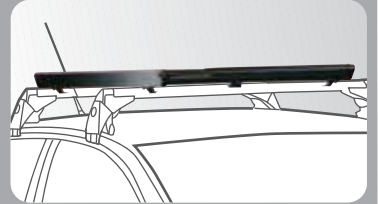

Cargo Holder* 191 071 130 F