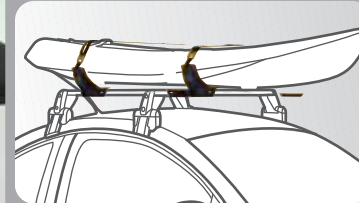

Kayak Rack 1K0 071 127