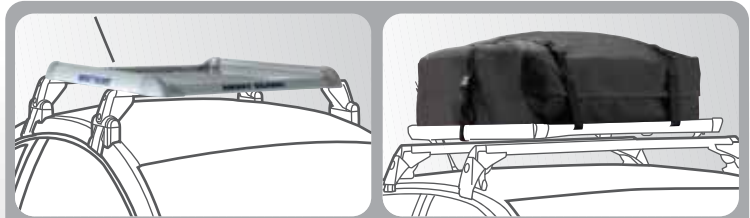

Aerodynamic Base Carrier Bar Cutaway

Other rack systems

Volkswagen rack systems with easy slide-in "T" bolts

Rabbit shown

*Available at dealership only

Luggage Platform* 00H 071 130

Soft Luggage Carrier** ZVW 193 800