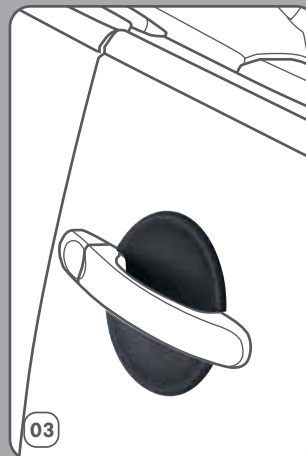

Sport

Genuine VW right where it counts.

Stainless Steel Exhaust Tips*

1C0 071 910 U

Exterior

01

01 Polished License Plate Frames

Slimline ZVW 355 001
Volkswagen ZVW 355 006
New Beetle ZVW 355 004

02 Sunroof Air Deflector* ZVW 452 201

03 Handle Guards 1C0 071 062 K

04 Splash Guards (set of two)

Front 1C0 075 111 B
Rear 1C0 075 101 B

02

03

04