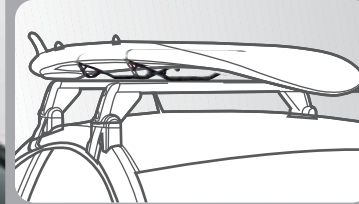

Aerodynamic Base Carrier Bar Cutaway

Other rack systems

Volkswagen rack systems with easy slide-in "T" bolts

Rabbit shown

*Available at dealership only

Luggage Platform* 00H 071 130

Soft Luggage Carrier** ZVW 193 800