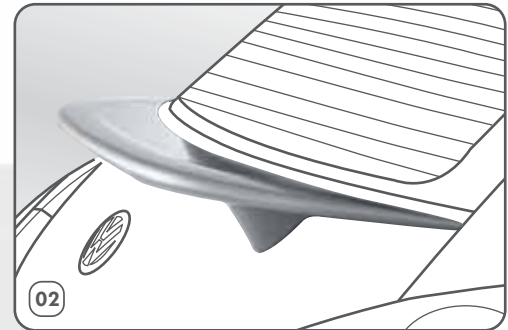

New Beetle

vwdesigns.vw.com
1.800.476.2975

Dare to be happier.

01 Top Spoiler* 1CO 071 640 K 9AX

02 Rear Spoiler*
Available in factory colors
(excludes 1.8T). 1CO 071 641 DS

03 Handle Guards 1CO 071 062 K