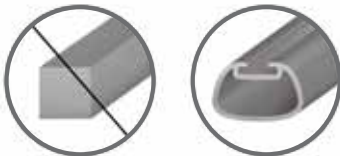

Aerodynamic Base Carrier Bar Cutaway

Other rack systems

Volkswagen rack systems with easy slide-in "T" bolts

Rabbit shown

*Available at dealership only

Luggage Platform* 00H 071 130

Soft Luggage Carrier** ZVW 193 800