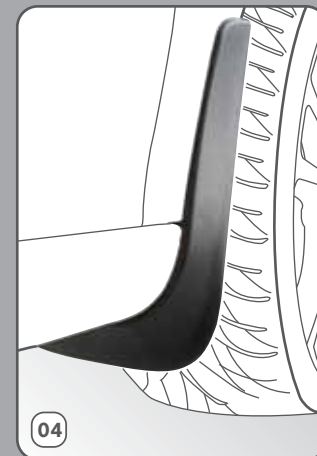

Sport

Genuine VW right where it counts.

Stainless Steel Exhaust Tips*

1C0 071 910 U

Exterior

01

01 Polished License Plate Frames

Slimline ZVW 355 001
Volkswagen ZVW 355 006
New Beetle ZVW 355 004

02 Sunroof Air Deflector* ZVW 452 201

03 Handle Guards 1C0 071 062 K

04 Splash Guards (set of two)

Front 1C0 075 111 B
Rear 1C0 075 101 B

02

03

04