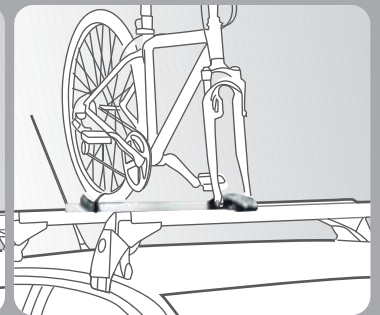

Fork-mount Bike Holder 7M0 071 128 C

*Requires cargo holder