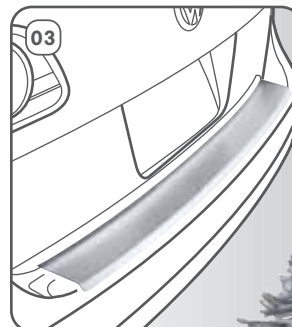

Sport

Genuine VW right where it counts.

Passat Dual Exhaust Tips* Hi-Def only
V6 FWD 3C0 071 912
4MOTION 3C0 071 913

Passat Stainless Steel Exhaust (set of two)
3C0 071 910 U

Sport Springs*

Custom-made for Volkswagen to increase chassis responsiveness and lower your Volkswagen model by 25-30mm. Result: an aggressive stance and performance ride.
2.0 manual 3C0 071 678
2.0, 3.6 and 3.6 4MOTION automatic 3C0 071 679

Safety & Protection

01

01 Windshield Washer Booster*
(not available in Canada or California) 00V 096 311 U 006

02 Cleaning Gear
Wheel Brush ZVW 911 630
Synthetic Shammy ZVW 911 140
Fluffy Wash Mitt ZVW 911 380

03 Metal Rear-bumper Protector*
Sedan 3C5 061 195 U
Wagon 3C9 061 195

04 Car Duster ZVW 911 001

05 Clear Rear-bumper Protective Foil* (not shown)
Sedan 3C5 061 197
Wagon 3C9 061 197

02

03

04