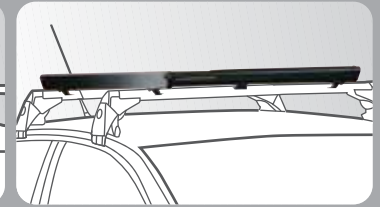

Volkswagen rack systems with easy slide-in "T" bolts

Luggage Platform* 00H 071 130

Soft Luggage Carrier*† ZVW 193 800

Surfboard Holder 445 071 127

Cargo Holder* 191 071 130 F

Kayak Rack 1K0 071 127

Ski & Snowboard Rack 3B0 071 129 UA