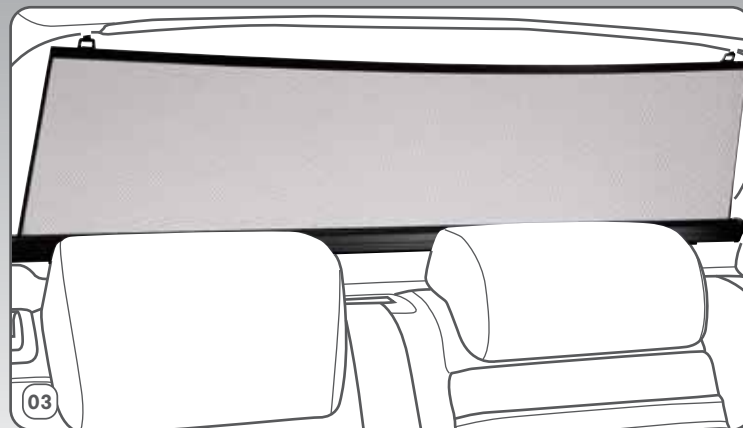

04 Metal Pedal Caps*

Automatic 1K1 064 205
Manual 1K1 064 200

vwdesigns.vw.com
1.800.476.2975