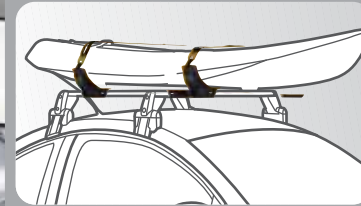

Volkswagen rack systems with easy slide-in "T" bolts

Luggage Platform* 00H 071 130

Soft Luggage Carrier*† ZVW 193 800

Surfboard Holder 445 071 127

Cargo Holder* 191 071 130 F

Kayak Rack 1K0 071 127

Ski & Snowboard Rack 3B0 071 129 UA