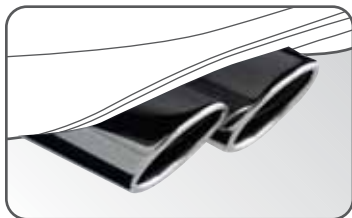

Sport

Genuine VW right where it counts.

Passat Dual Exhaust Tips* Hi-Def only
V6 FWD 3C0 071 912
4MOTION 3C0 071 913

Passat Stainless Steel Exhaust (set of two)
3C0 071 910 U