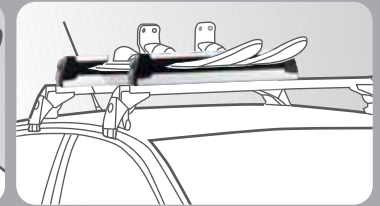

Volkswagen rack systems with easy slide-in "T" bolts

Luggage Platform* 00H 071 130

Soft Luggage Carrier*† ZVW 193 800

Surfboard Holder 445 071 127

Cargo Holder* 191 071 130 F

Kayak Rack 1K0 071 127

Ski & Snowboard Rack 3B0 071 129 UA