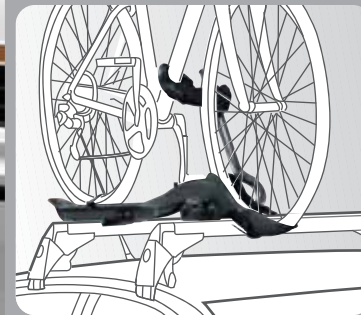

Volkswagen rack systems with easy slide-in "T" bolts

Luggage Platform* 00H 071 130

Soft Luggage Carrier*† ZVW 193 800

Surfboard Holder 445 071 127

Cargo Holder* 191 071 130 F

Kayak Rack 1K0 071 127

Ski & Snowboard Rack 3B0 071 129 UA