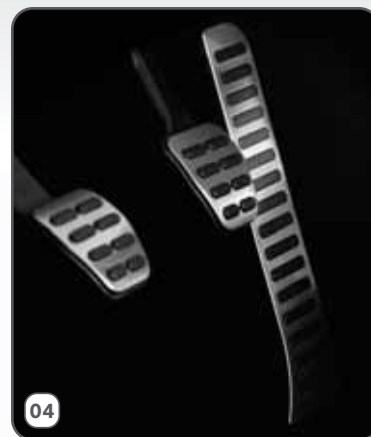

04 Metal Pedal Caps*

Automatic 1K1 064 205
Manual 1K1 064 200

vwdesigns.vw.com
1.800.476.2975