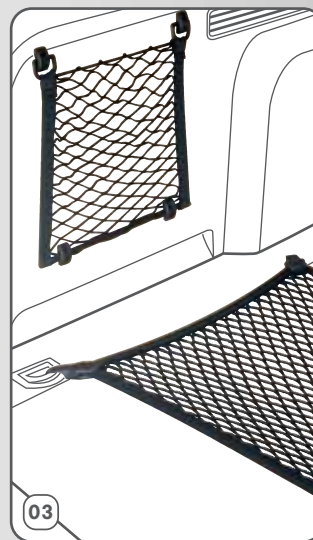

Car Mat Retention Post Guide

MY04

MY04½-07

MY07½+

Most MY07½+ retention posts are round.
Most MY04½-07 retention posts are oval.
MY04 retention posts are round.