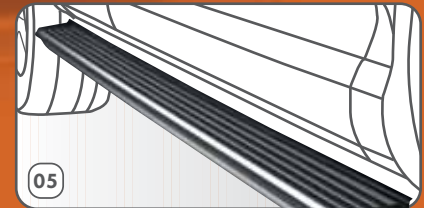

04 Fender Flare Kit* MY04-07
7L0 071 680 U 9AX

05 Aluminum Side Step Bars* (set of two)
Scissor jack required at additional cost.
7L0 071 691 666

Touareg

vwdesigns.vw.com
1.800.476.2975

01 Skid Plates*
(without park distance control)
MY04-07
Front 7LO 071 608 2BC
Rear 7LO 071 611 2BC