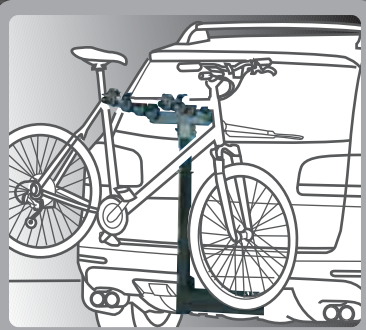

vwdesigns.vw.com
1.800.476.2975

Racks

When you can't leave home without it.

Aerodynamic Base Carrier Bars
7L0 071 151 666

Aerodynamic Base Carrier Bar Cutaway

Other rack systems Volkswagen rack systems with easy slide-in "T" bolts