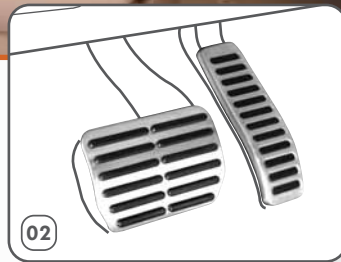

Interior

01 Touareg Seat Covers*

Front 7LO 061 607 H 469 (set of two)
Rear 7LO 061 647 H 469

02 Metal Pedal Caps*

(V6 only)
Brake Pedal 3D1 723 173 A
Accelerator 7L6 721 647 A

Electronics

01 iPod® Adapter* (iPod not included) 1K0 051 444