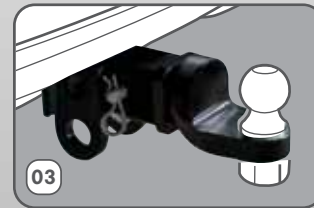

04 Bug Deflector* 7LO 072 193

05 Chrome-look Rear Accent Strip*
7LO 071 360

06 Stainless Steel Scuff Strips*
7LO 071 305 (set of two)

07 Illuminated Touareg Logo*
7LO 071 303 (set of two; not shown)