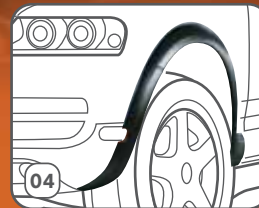

04 Fender Flare Kit* MY04-07
7L0 071 680 U 9AX

05 Aluminum Side Step Bars* (set of two)
Scissor jack required at additional cost.
7L0 071 691 666

Touareg

vwdesigns.vw.com
1.800.476.2975

01 Skid Plates*
(without park distance control)
MY04-07
Front 7LO 071 608 2BC
Rear 7LO 071 611 2BC