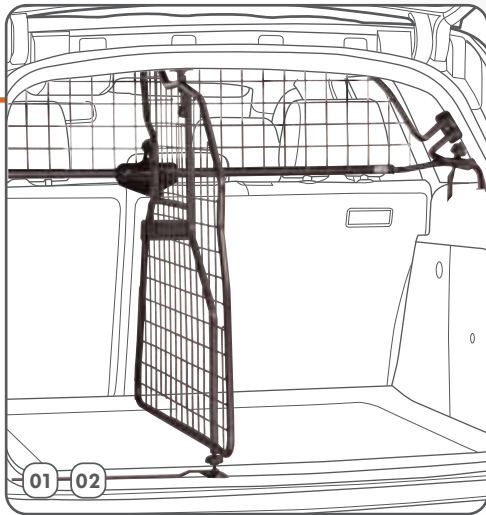

Interior

vwdesigns.vw.com
1.800.476.2975

- **01 Cargo Partition***
  7L0 017 221
- **02 Cargo Partition Space Divider*** 7L0 017 222
- **03 Collapsible Trunk Cargo Organizers**
  Touareg
  Measures 28"L x 14.5"W x 7"H. ZVW 386 002
  VW logo
  Measures 25"L x 14.5"W x 7"H. ZVW 386 001
- **04 Touareg Glove Box Shelf Kit*** (V6 only)
  7L6 858 407