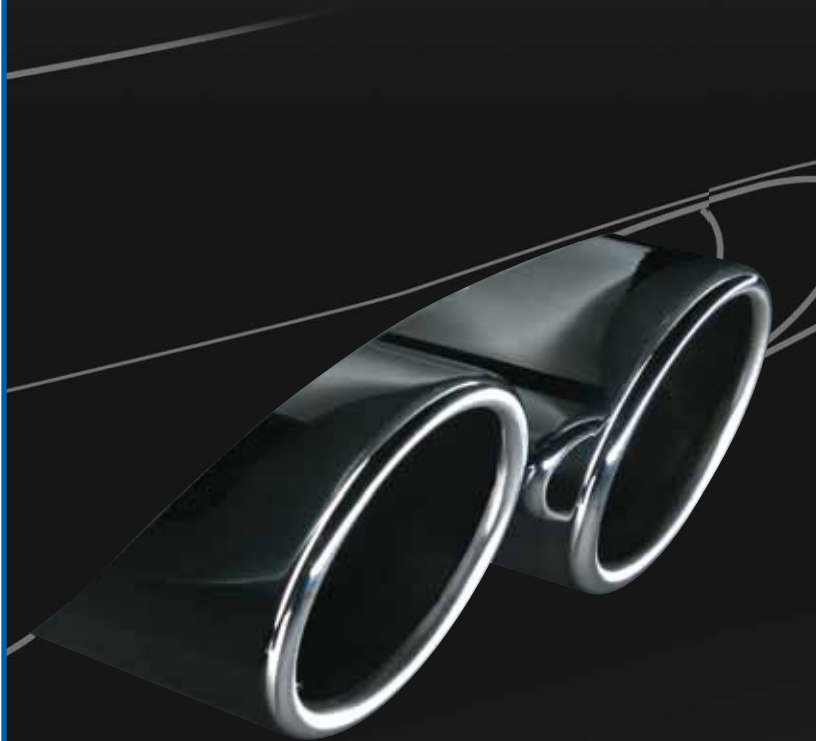

vwdesigns.vw.com
1.800.476.2975

Stainless Steel Exhaust Tips* Rabbit and GTI only. 1K0 071 910 U