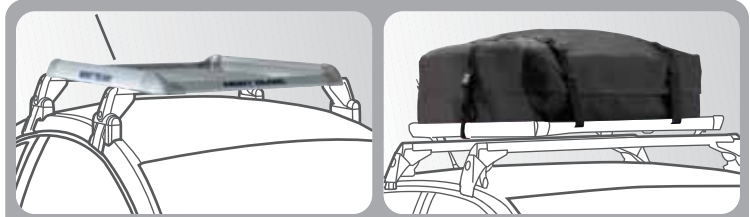

Luggage Platform* 00H 071 130

Soft Luggage Carrier*† ZVW 193 800