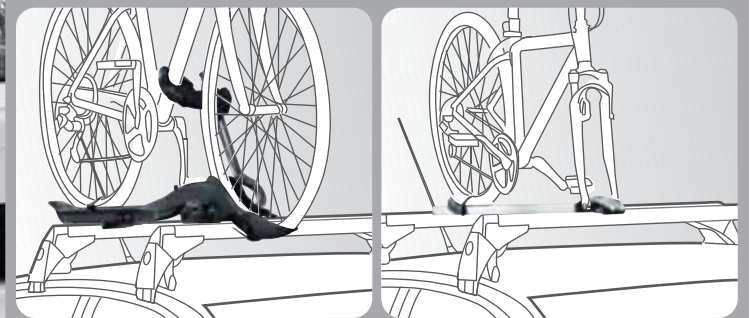

Barracuda Bike Holder 6Q0 071 128 A

Fork-mount Bike Holder 7M0 071 128 C

*Requires cargo holder