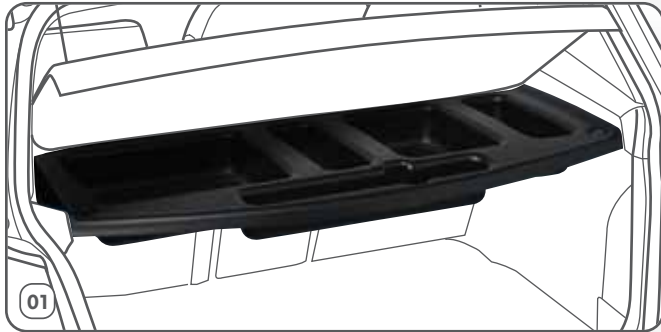

Interior

01 Transboard* 1KO 061 178 A

02 Collapsible Trunk Cargo Organizers ZVW 386 001

03 Cargo Net 1KO 065 111

04 Gorilla-Grips™ (extra set of four) ZVW 380 301

Gorilla-Gear™ Cargo Mat

(includes one set of Gorilla-Grips)

1KO 061 166 H 469