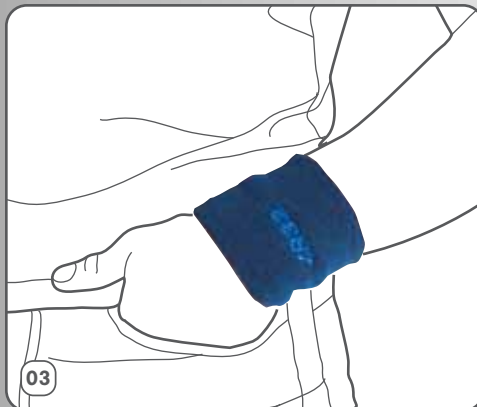

R32 Gear

vwdesigns.vw.com
1.800.476.2975

01

04

02

01 Keychain Grey/silver. Matte-silver finished metal engraving plate. VWRL07005 $8

02 R32 Driving Cap Black/white tweed. One size. Herringbone wool blend. Embroidered R32 logo. VWRL07001 $24

03 Wristband Midnight blue. One size. American Apparel™ Flex terry wristband. VWRL07002 $12

05

04 Messenger Bag Blue/white. 16 1/2" x 12" x 5". 420 denier nylon fabric. Screened logo. VWRL07011 $29

05 Tumbler Silver. 16 oz. Double-walled, stainless steel. VWRL07003 $20

06 Hoodie Asphalt. S-XXL. California fleece. Embroidered R32 logo. VWRL07010 $56

03

06