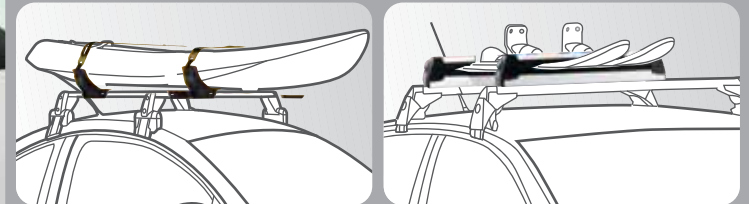

Kayak Rack 1K0 071 127

Ski & Snowboard Rack 3B0 071 129 UA