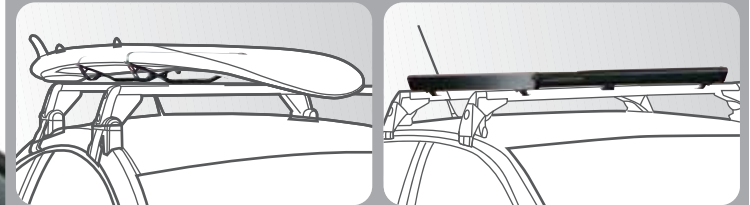

Surfboard Holder 445 071 127

Cargo Holder* 191 071 130 F