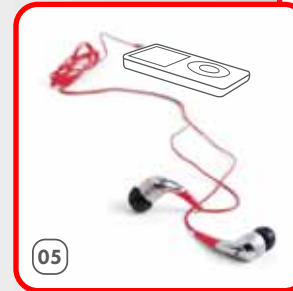

GTI Gear

vwdesigns.vw.com
1.800.476.2975

01

04

02

03

- **01 GTI Carbon-fiber Pen** Silver and black combination. Brass and carbon fiber. Genuine carbon fiber creates woven design. Twist action with black ink. Laser-engraved GTI logo. VW8860 $10
- **02 Limited-edition GTI Scarf** Black with red, white and gray plaid. 100% acrylic. VWP091 $15
- **03 GTI Carbon-fiber Watch** Black. Screened. VWI536 $65

05

- **04 GTI Doggie Tee** Black/red. S-XL. Cotton spandex. Screened. VWG07202 $22
- **05 Limited-edition GTI Ear Buds** Red. Cord is 50"L. VHH094 $21
- **06 Limited-edition Full-zip Hoodie** Black. S-XXL. 100% cotton. Embroidered GTI logo. VWU093 $63

06