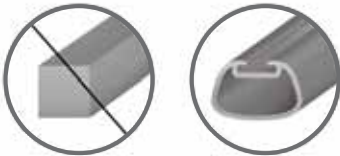

Other rack systems

Volkswagen rack systems with easy slide-in "T" bolts